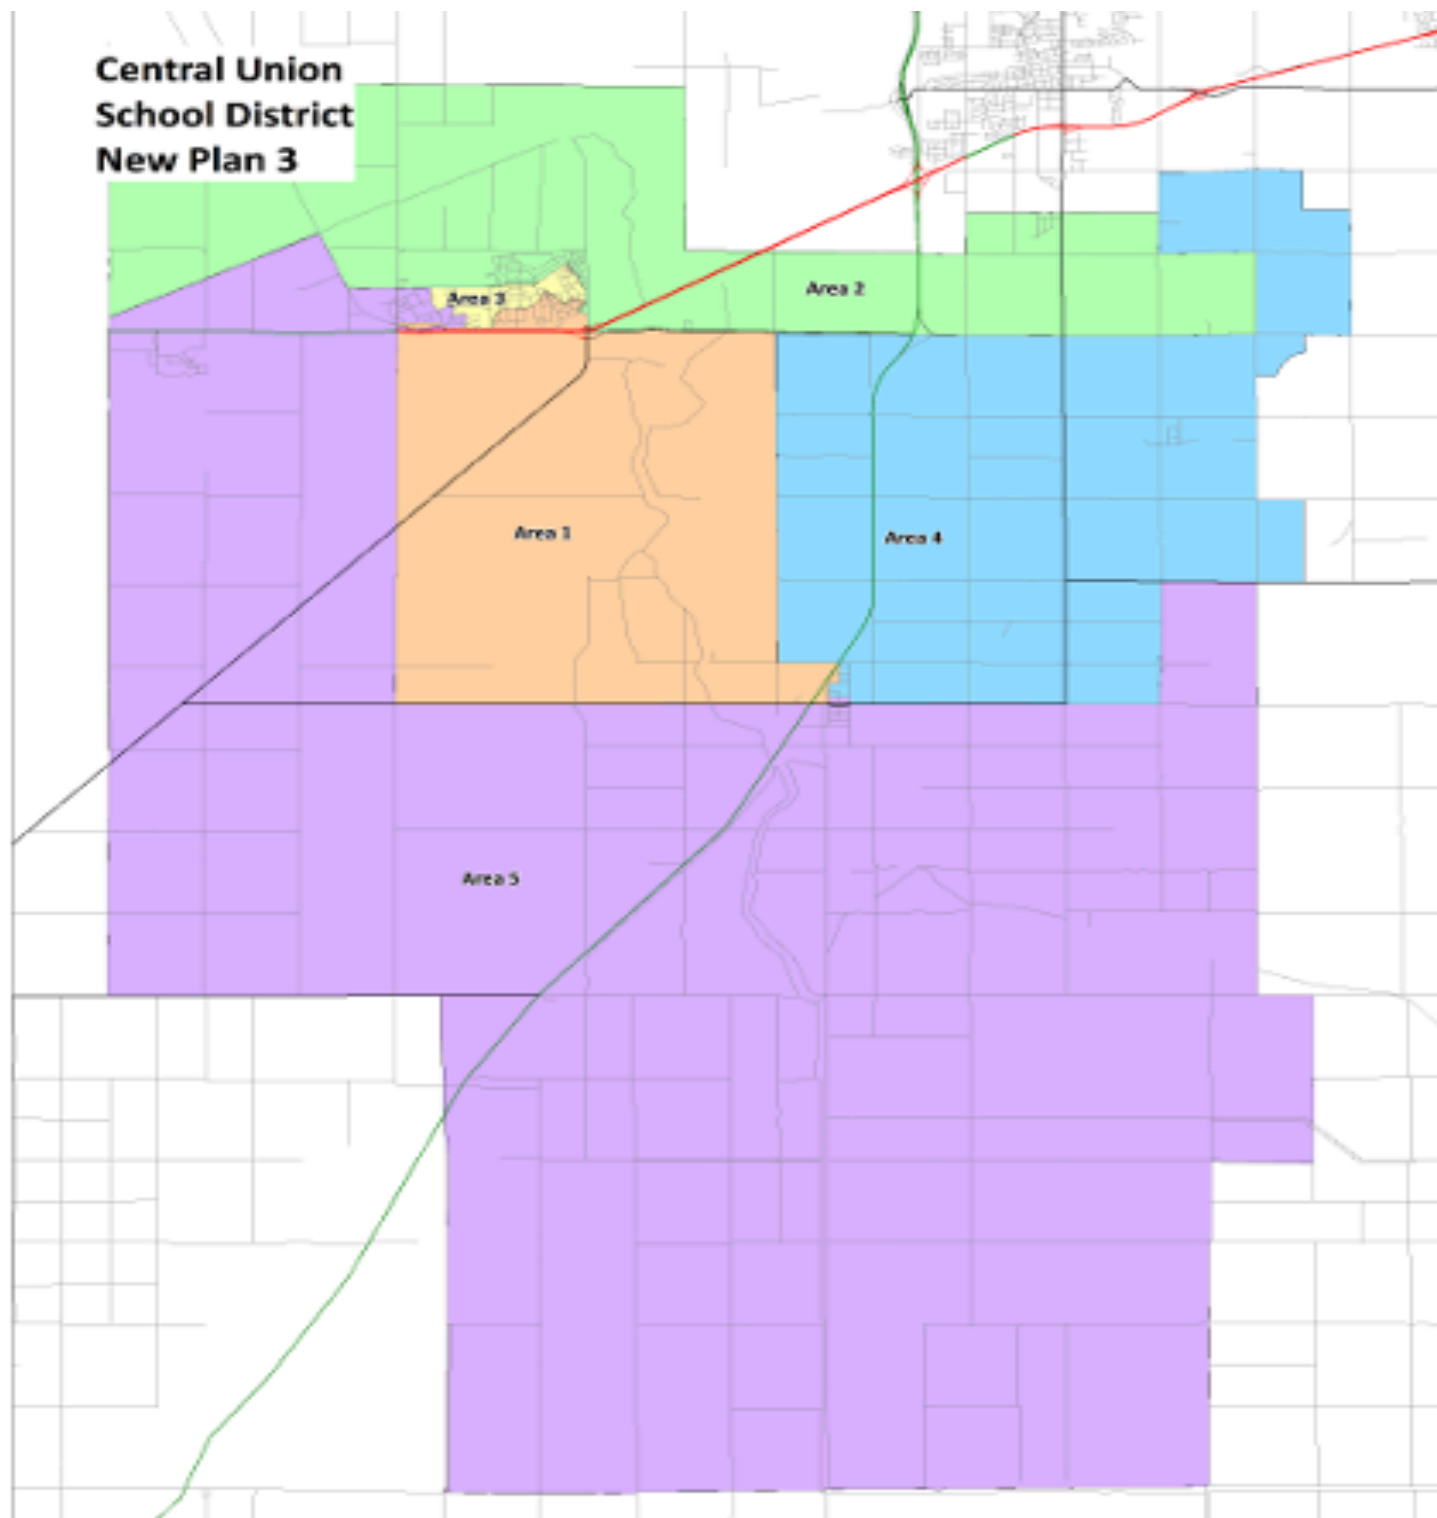

**Central Union
School District
New Plan 3**

**Central Union
School District
New Plan 3**

AREA 3

AREA 2

AREA 1

AREA 4

AREA 5

AREA 2

Franklin Ave

Akers Elementary

AREA 3

R.J. Neutra

AREA 5

State Hwy 198

AREA 1

Enterprise Ave

AREA 2

Jackson Ave

17th Ave

Central Elementary

Jersey Ave

AREA 1

21st Ave

20th Ave

Laurel Ave

Railroad St

3rd St

Lincoln Ave

22nd Ave

AREA 5