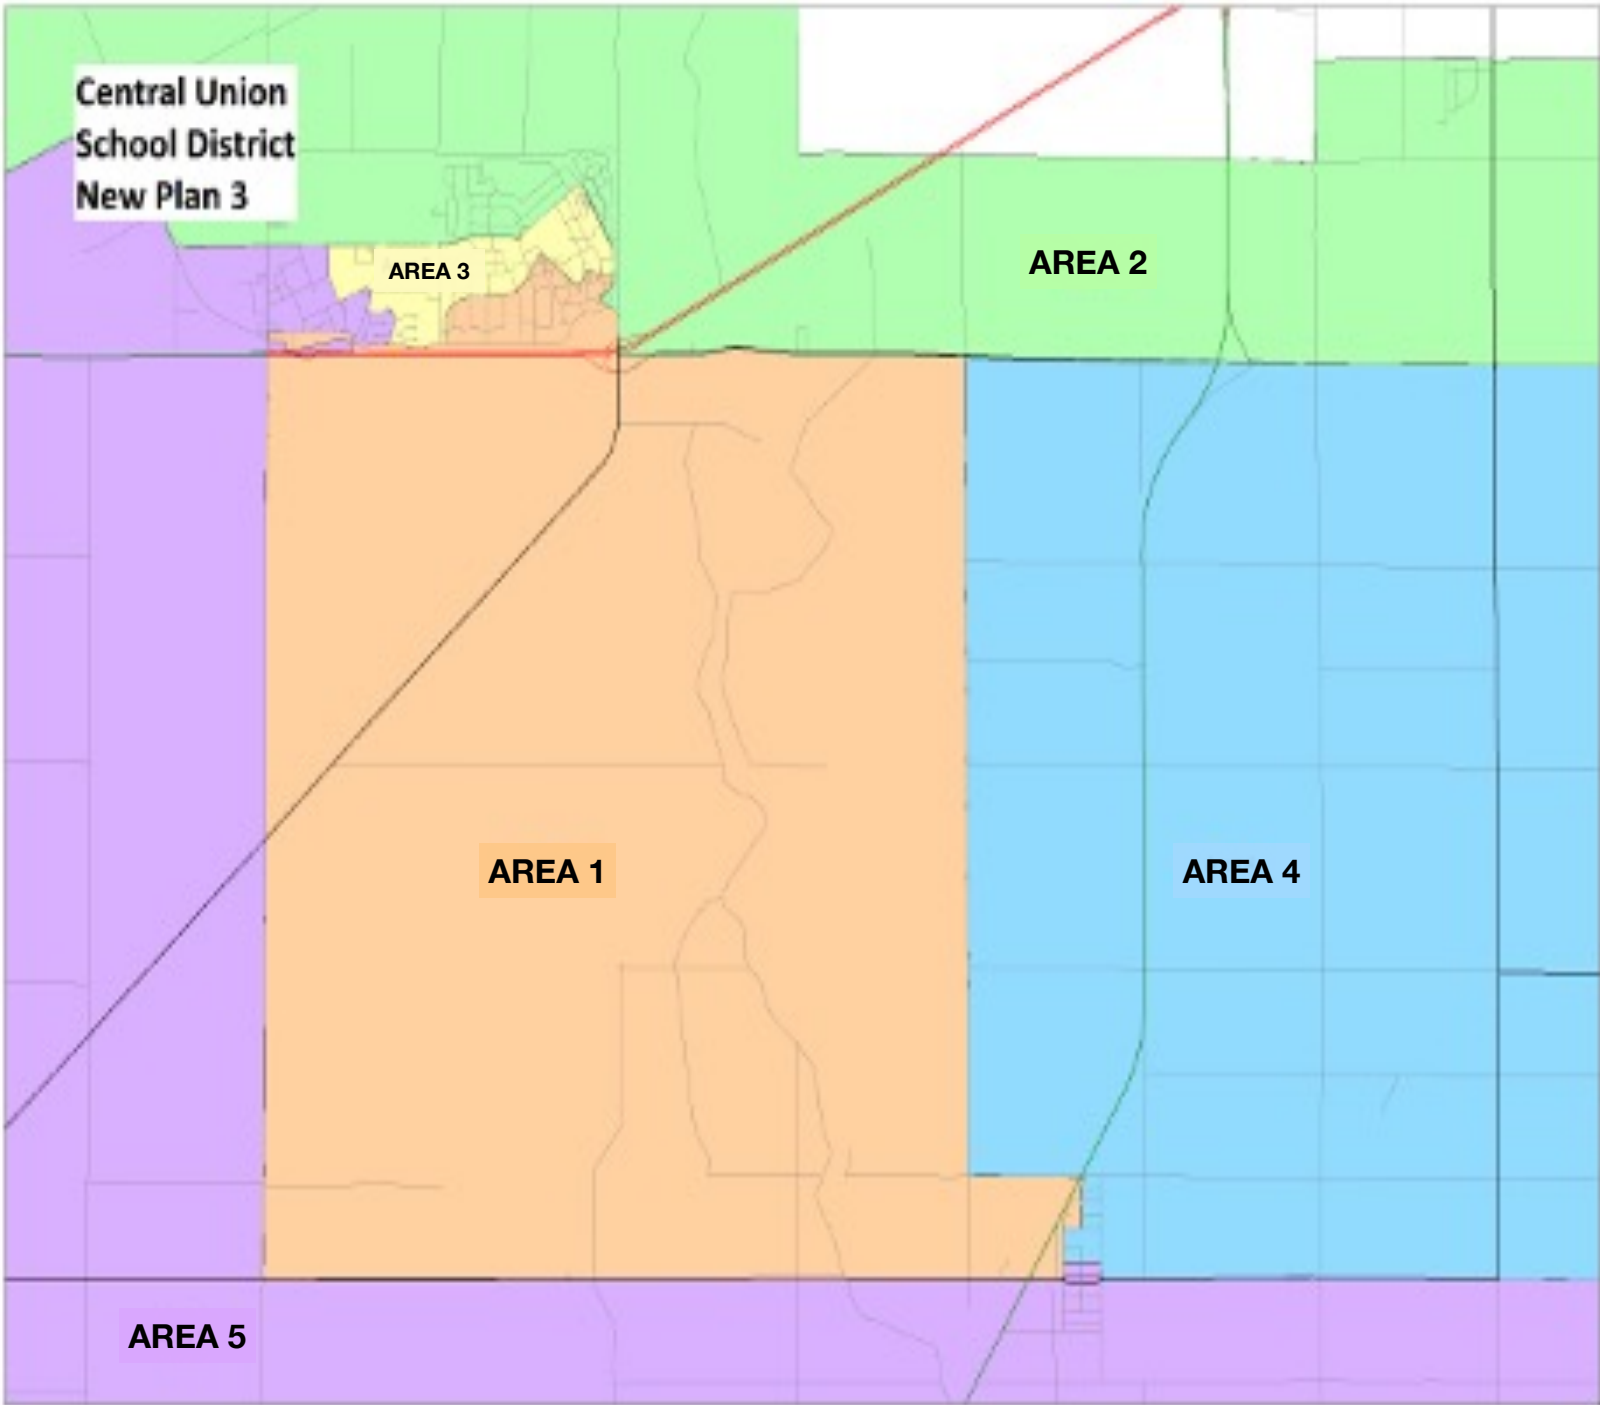

**Central Union
School District
New Plan 3**

**Central Union
School District
New Plan 3**

AREA 3

AREA 2

AREA 1

AREA 4

AREA 5

AREA 2

Franklin Ave

Akers Elementary

AREA 3

R.J. Neutra

AREA 5

State Hwy 198

AREA 1

Enterprise Ave

AREA 2

Jackson Ave

17th Ave

Central Elementary

Jersey Ave

AREA 1

21st Ave

20th Ave

Laurel Ave

Railroad St

3rd St

Lincoln Ave

22nd Ave

AREA 5